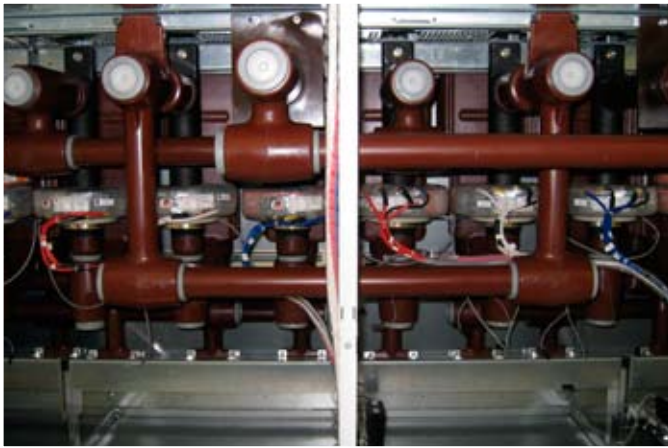

PORTABLE SWITCHROOMS AUSPOWER